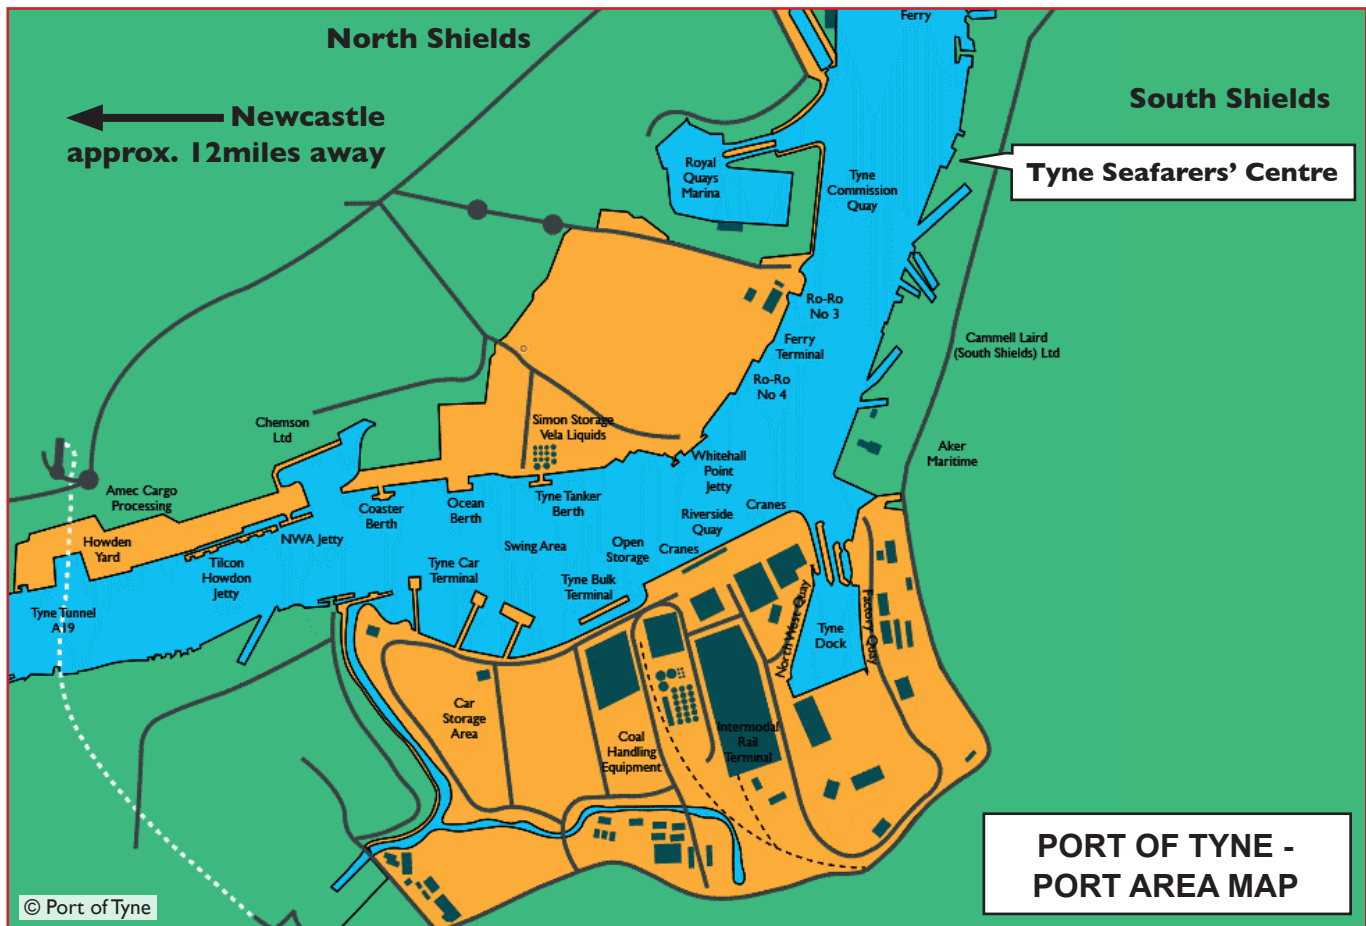

MARITIME AND COASTGUARD AGENCY UK

infoline@mcga.gov.uk 02038 172 016

PLACES OF WORSHIP

There are numerous places of worship situated throughout Tyneside that cover all the different faiths and various denominations. Please ask a Port Chaplain or Ship Welfare Visitor for details.

POST OFFICE, BANKS & MONEY TRANSFER

North: Located in and around The Beacon Shopping Centre or on Nile Street, North Shields
South: Located on or around King Street, South Shields.

MAIN SHOPPING CENTRES (See maps above)