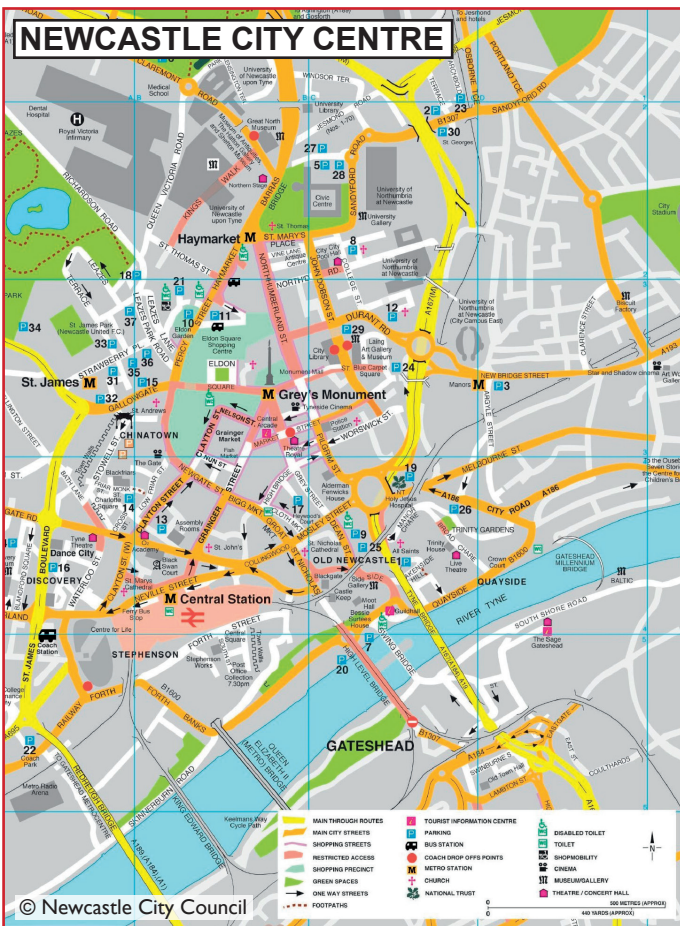

MARITIME AND COASTGUARD AGENCY UK

infoline@mcga.gov.uk 02038 172 016

PLACES OF WORSHIP

There are numerous places of worship situated throughout Tyneside that cover all the different faiths and various denominations. Please ask a Port Chaplain or Ship Welfare Visitor for details.

POST OFFICE, BANKS & MONEY TRANSFER

North: Located in and around The Beacon Shopping Centre or on Nile Street, North Shields
South: Located on or around King Street, South Shields.

MAIN SHOPPING CENTRES (See maps above)

North: The Beacon Shopping Centre, Bedford Street, North Shields www.thebeaconcentre.co.uk
Newcastle: The main shopping area is centred around Percy Street, inc. Eldon Square Shopping Centre www.intu.co.uk/eldonsquare
South: the shopping area is centred around King Street, South Shields
Gateshead: Metro Centre www.intu.co.uk/metrocentre