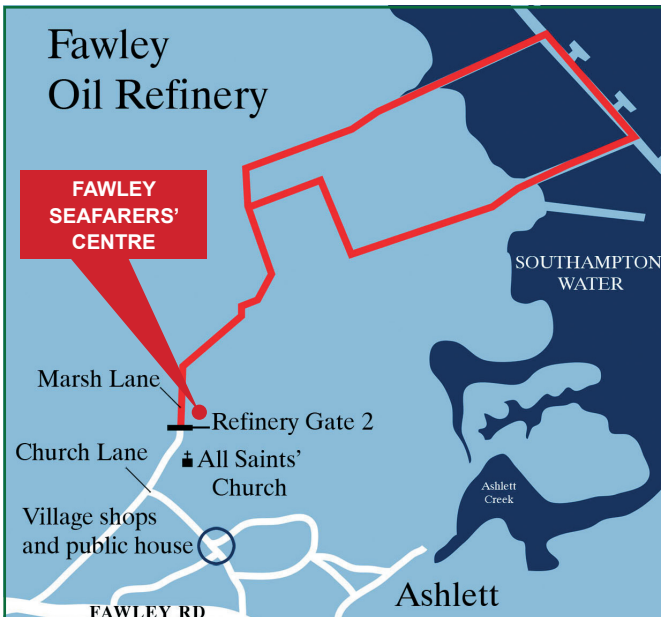

TOURIST INFORMATION

www.visitsouthampton.co.uk
www.thenewforest.co.uk

LOCAL LIBRARY

Hythe Library, Pylewell Road 0300 555 1387

PLACES OF WORSHIP

CofE: All Saints, Marsh Lane, Fawley 023 8122 3137

RC: St Bernards, Southbourne Avenue, Holbury 023 8084 3479

Details of places of worship for other faiths and denominations can be obtained from the Ship Welfare Visitors.

SHOPPING

Tesco Express, Hampton Lane, Blackfield 0345 026 9108

Tesco Superstore, Sizer Way, Dibden 0345 677 9368

Argos, West Quay Retail Park, Southampton 0345 677 9368

Dawkins & Lodge Opticians, Marsh Parade, Hythe 023 8084 3798

Boots the Chemist, Long Lane, Holbury 023 8089 1155

Post Offices can be found in both Fawley and Holbury with money exchange facilities - opening hours vary.