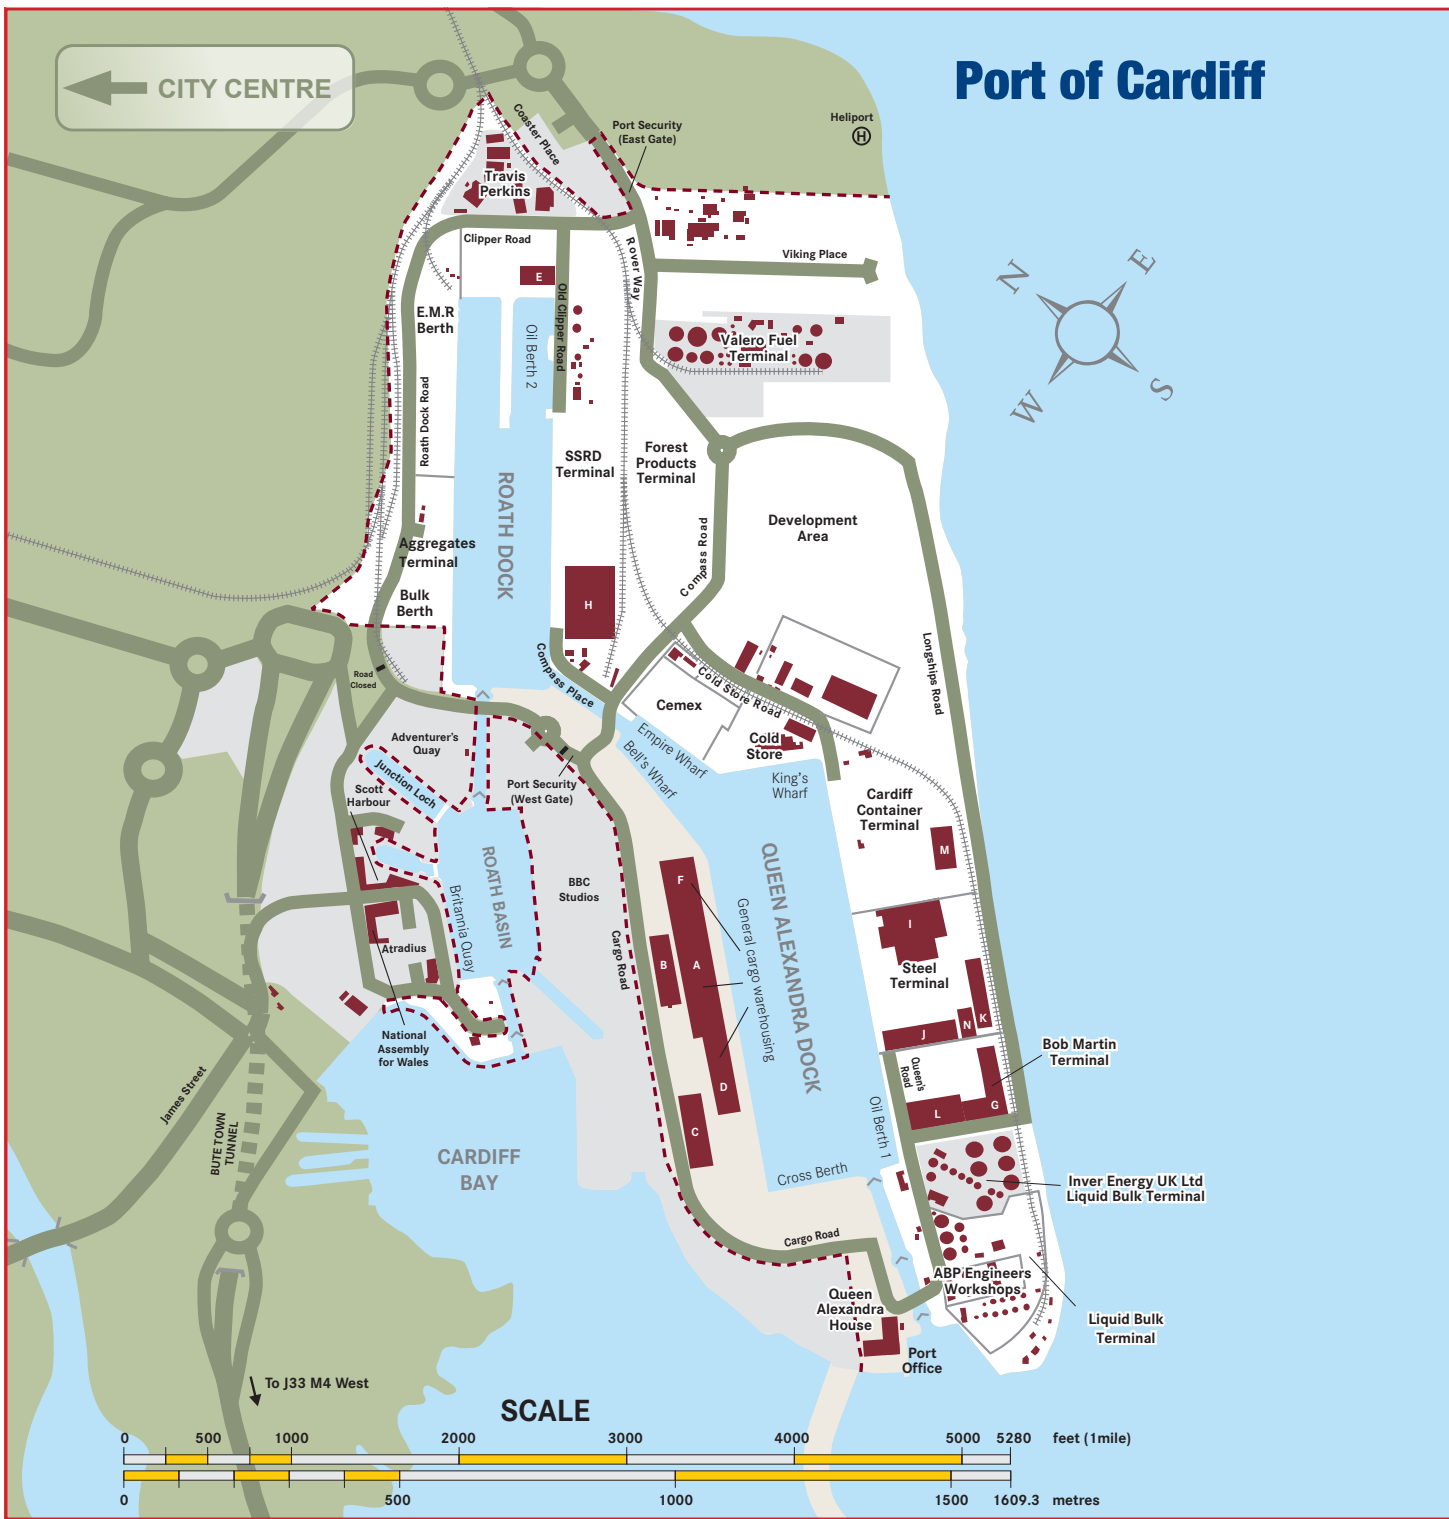

Port of Cardiff

← CITY CENTRE