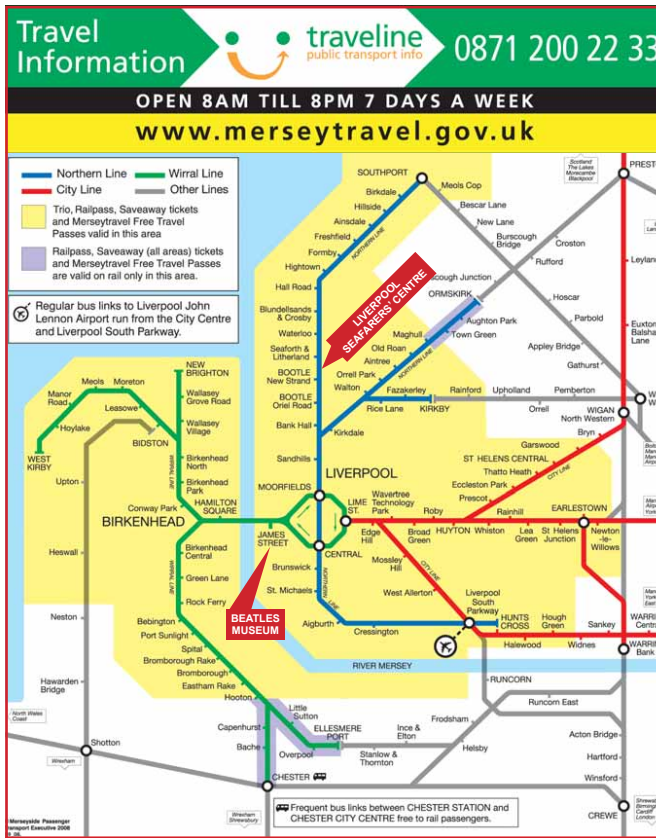

LIVERPOOL SEAFARERS' CENTRE

Tel: 0300 800 8080 or 07957 191 642
 20 Crosby Road South, Liverpool, L22 1RQ
www.liverpoolseafarerscentre.org
admin@liverpoolseafarerscentre.org

Opening Hours: Every Day (08:00 - 23:00)

PORT TRANSPORT

Free minibus picks-ups can be arranged from Birkenhead to the Liverpool Seafarers' Centre.
 Please call the centre to book transport 0300 800 8080

SEAFARERS' TELEPHONE HELPLINES

SeafarerHelp...the lifeline for seafarers (ISWAN)
www.seafarerhelp.org (all seafarers) +44 (0)20 7323 2737

SEAFARERS' PORT INFORMATION LEAFLET

BIRKENHEAD WELCOMES ALL SEAFARERS

SHIP WELFARE VISITING ORGANISATIONS

Liverpool Seafarers' Centre 0300 800 8080
www.liverpoolseafarerscentre.org 07957 191 642

Maritime Christian Ministries 07718 481 775
www.mcmuk.com

PLACES OF WORSHIP

For details of local places of worship, please contact the Liverpool Seafarers' Centre or one of the Port Chaplains.

TOURIST INFORMATION

www.visitwirral.com

LIBRARY / INTERNET FACILITIES