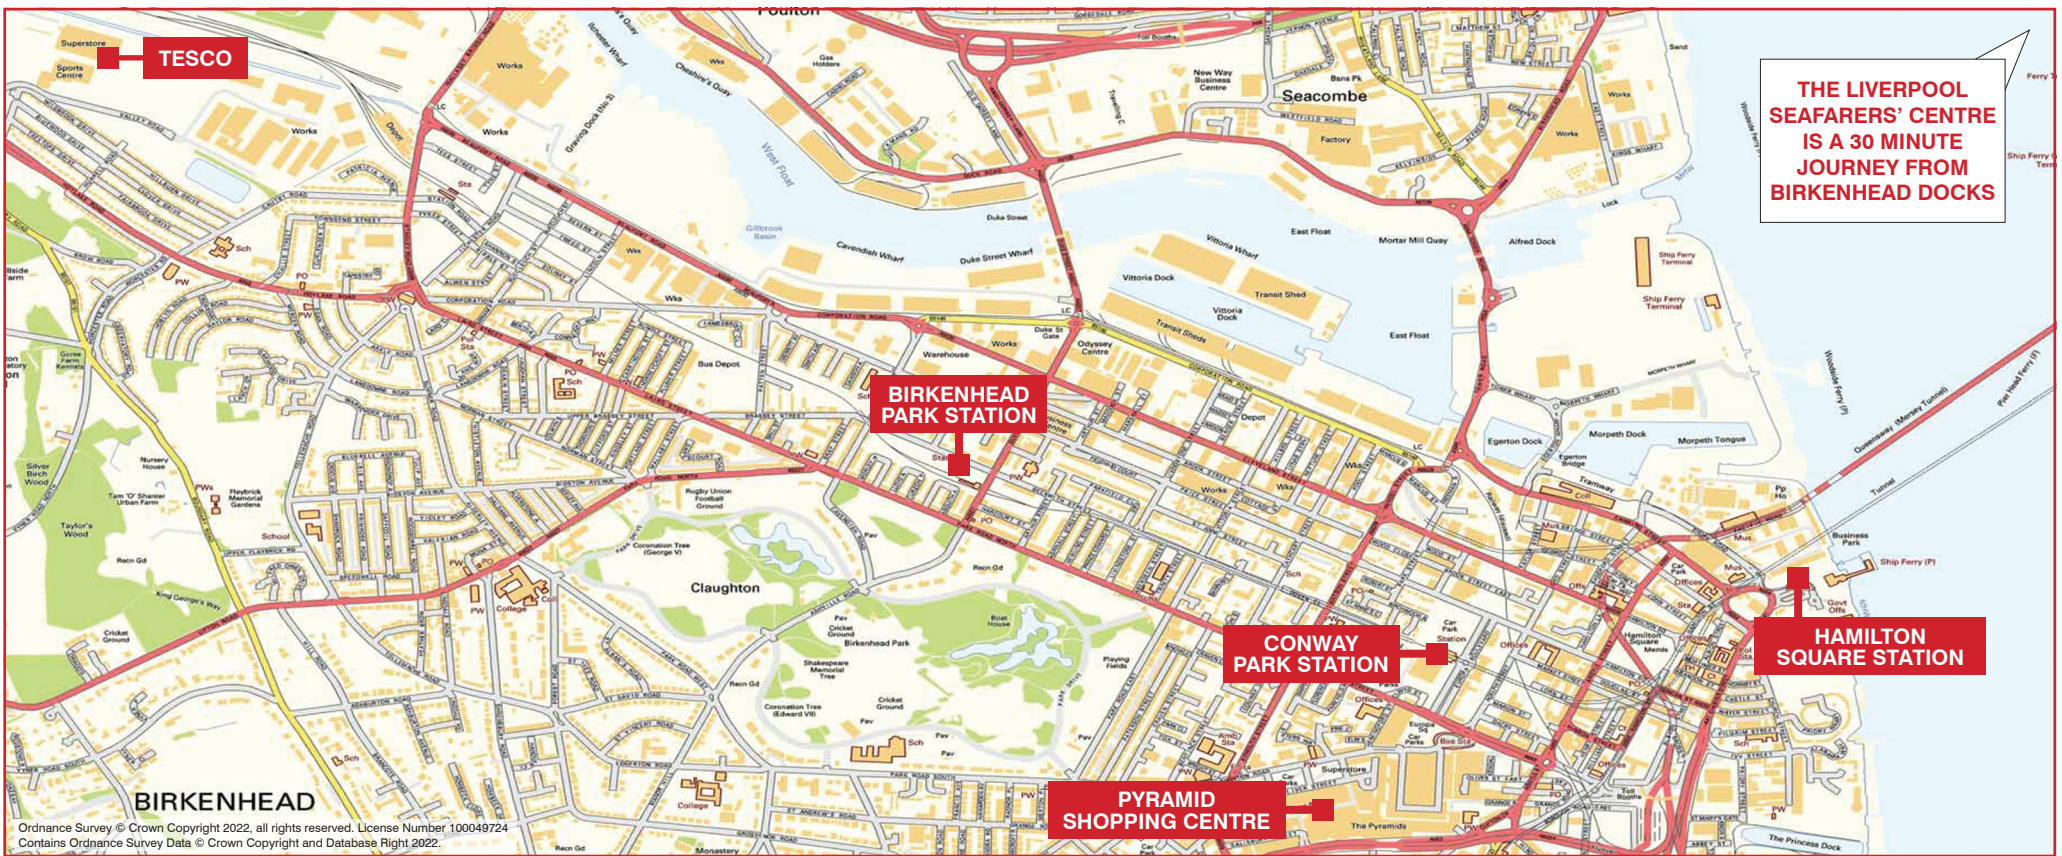

PLACES OF WORSHIP

For details of local places of worship, please contact the Liverpool Seafarers' Centre or one of the Port Chaplains.

TOURIST INFORMATION

www.visitwirral.com

LIBRARY / INTERNET FACILITIES

Birkenhead Central Library, Borough Rd 0151 606 2149

POST OFFICE, BANKS & MONEY TRANSFER

Western Union (Cheque Centre), 0800 833 833
Pyramid Centre

Post Office, Market Street 0151 666 2830

*Branches of the major banks are located in the town centre.

SPORTS FACILITIES

Europa Pools Leisure Centre 0151 606 2010
Conway Street (Swimming & Gym)

SHOPPING CENTRE

Tesco, Bidston Link Road (open 24hrs) 0345 266 6549

Argos, Pyramid Centre 0345 165 7473

Specsavers Opticians, Pyramid Centre 0151 650 1666

Boots The Chemist, Grange Road 0151 647 7255

ENTERTAINMENT - VENUES/ATTRACTIONS

Birkenhead Priory, Priory Street 0151 606 3537

Wirral Transport Museum, Taylor Street 0151 647 2128

Vue Cinema, Conway Park 0345 308 4620

Birkenhead Park, a free to visit public park is a short walk from Birkenhead Docks.

TAXIS

Argyle Satellite Taxis 0151 201 1111

Nearby Taxis 0151 639 3333

PUBLIC TRANSPORT

Train: National Rail Enquiries
www.nationalrail.co.uk 0345 748 4950

Bus: Local Bus info 0151 300 1000
www.merseytravel.gov.uk

Coach: National Express 0871 818 181
www.nationalexpress.com

Air: Liverpool John Lennon Airport
www.liverpoolairport.com 0871 521 8484

LOCAL HOSPITAL

A&E: Arrowe Park Hospital 0151 604 7716

Minor Injuries Unit: 0151 652 6077
Birkenhead Medical Centre, Laird Street

NHS Helpline 111