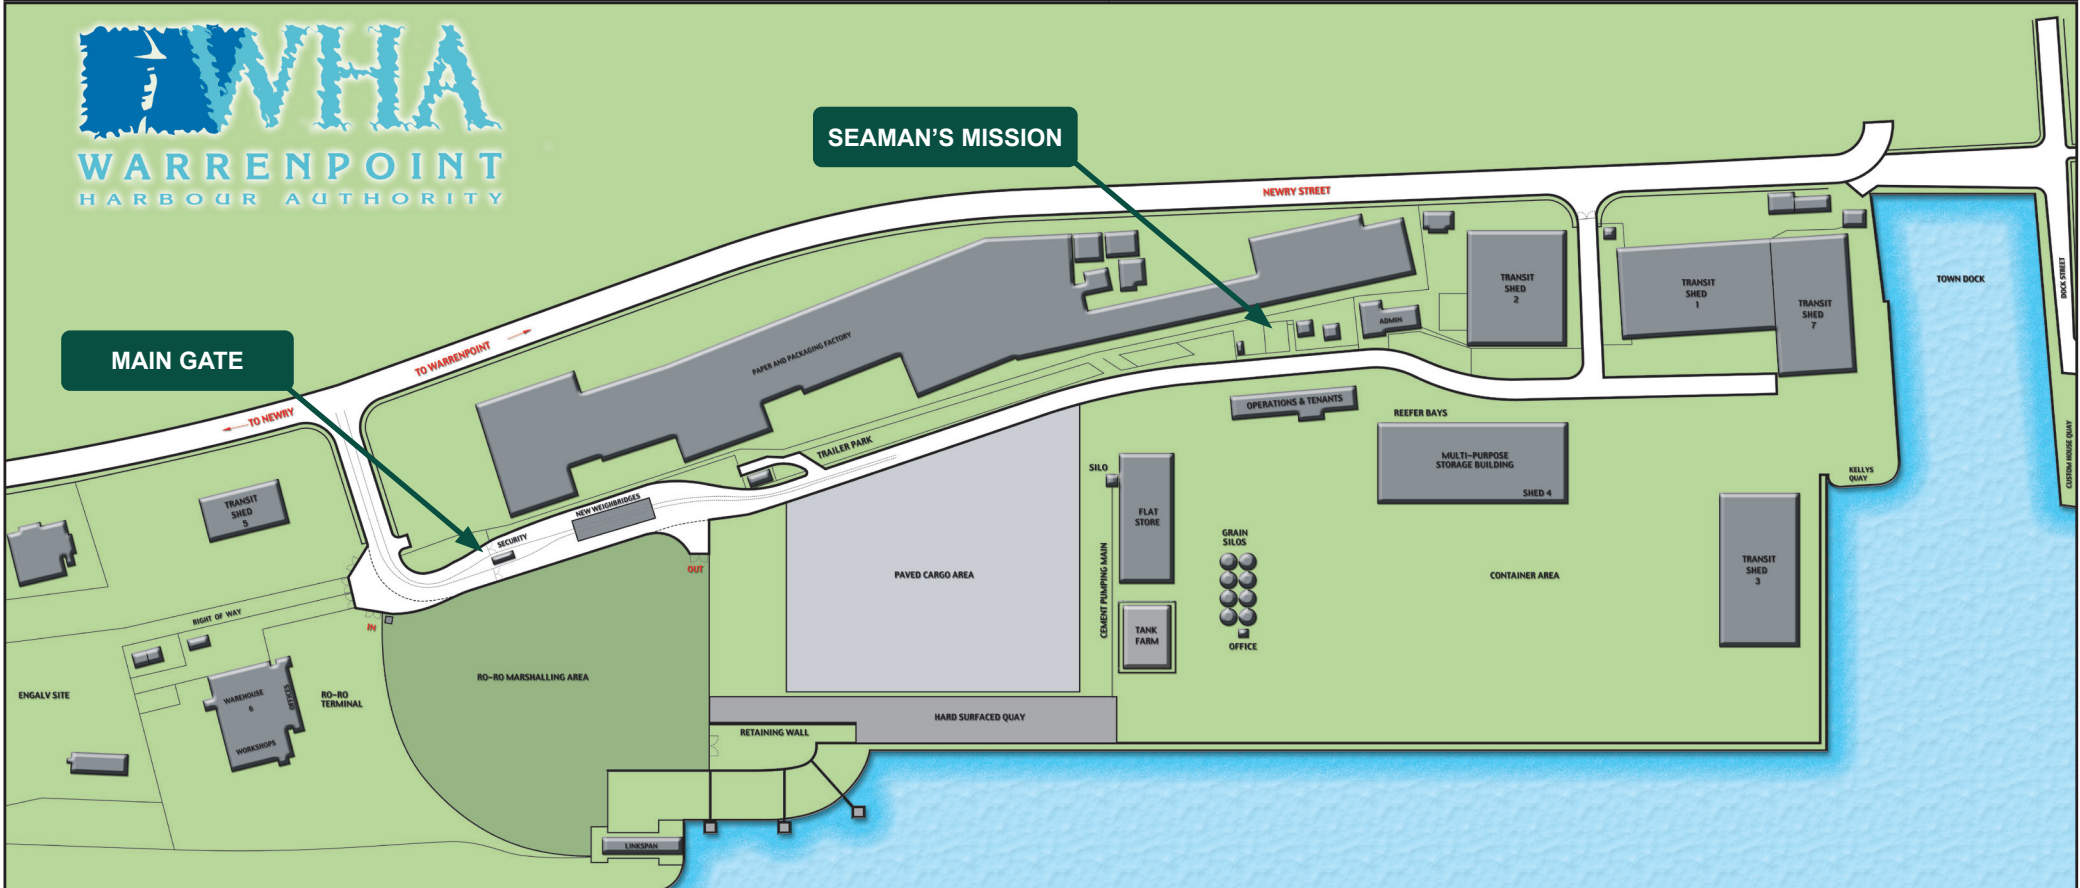

MNWB
MERCHANT NAVY
WELFARE BOARD