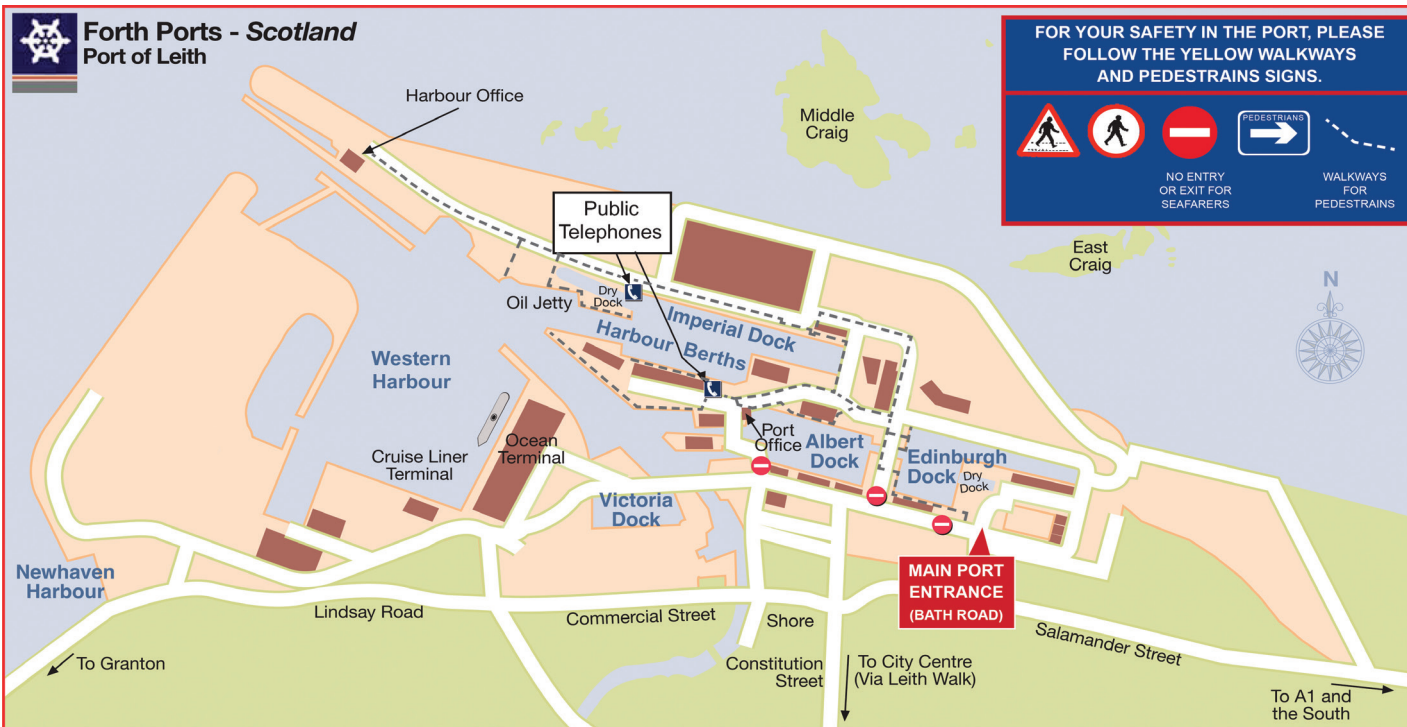

* Local Port Chaplains

Scan here to
download a
digital copy of
this leaflet

PLACES OF WORSHIP

Roman Catholic:

St Mary Star of the Sea 0131 554 2482
 Constitution street, Leith
www.stmarystarofthesea-leith.com