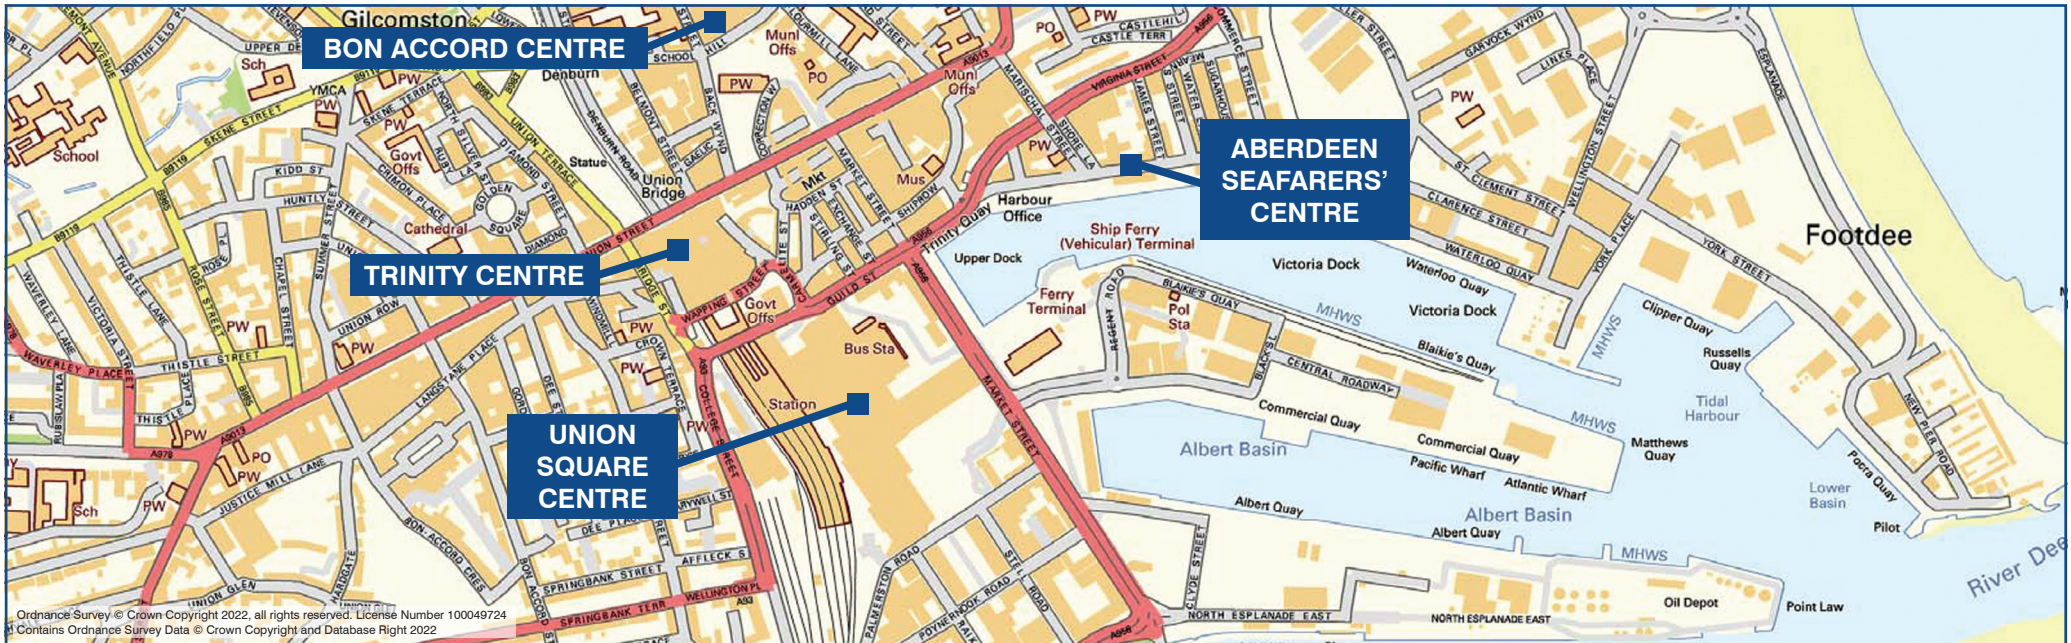

TAXIS

Aberdeen Taxis 01224 200 200

Rainbow Taxi 01224 87 87 87

Ordnance Survey © Crown Copyright 2022, all rights reserved. License Number 100049724
Contains Ordnance Survey Data © Crown Copyright and Database Right 2022